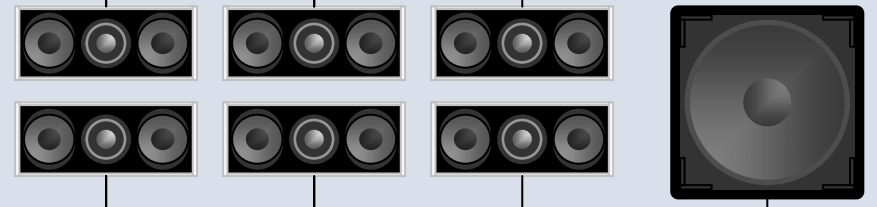

- Signal Sources:
- 2x Wireless Mic.
 - Multi CD Player
 - Nightlife

Function Rooms

Room 1

Room 2

Toilets