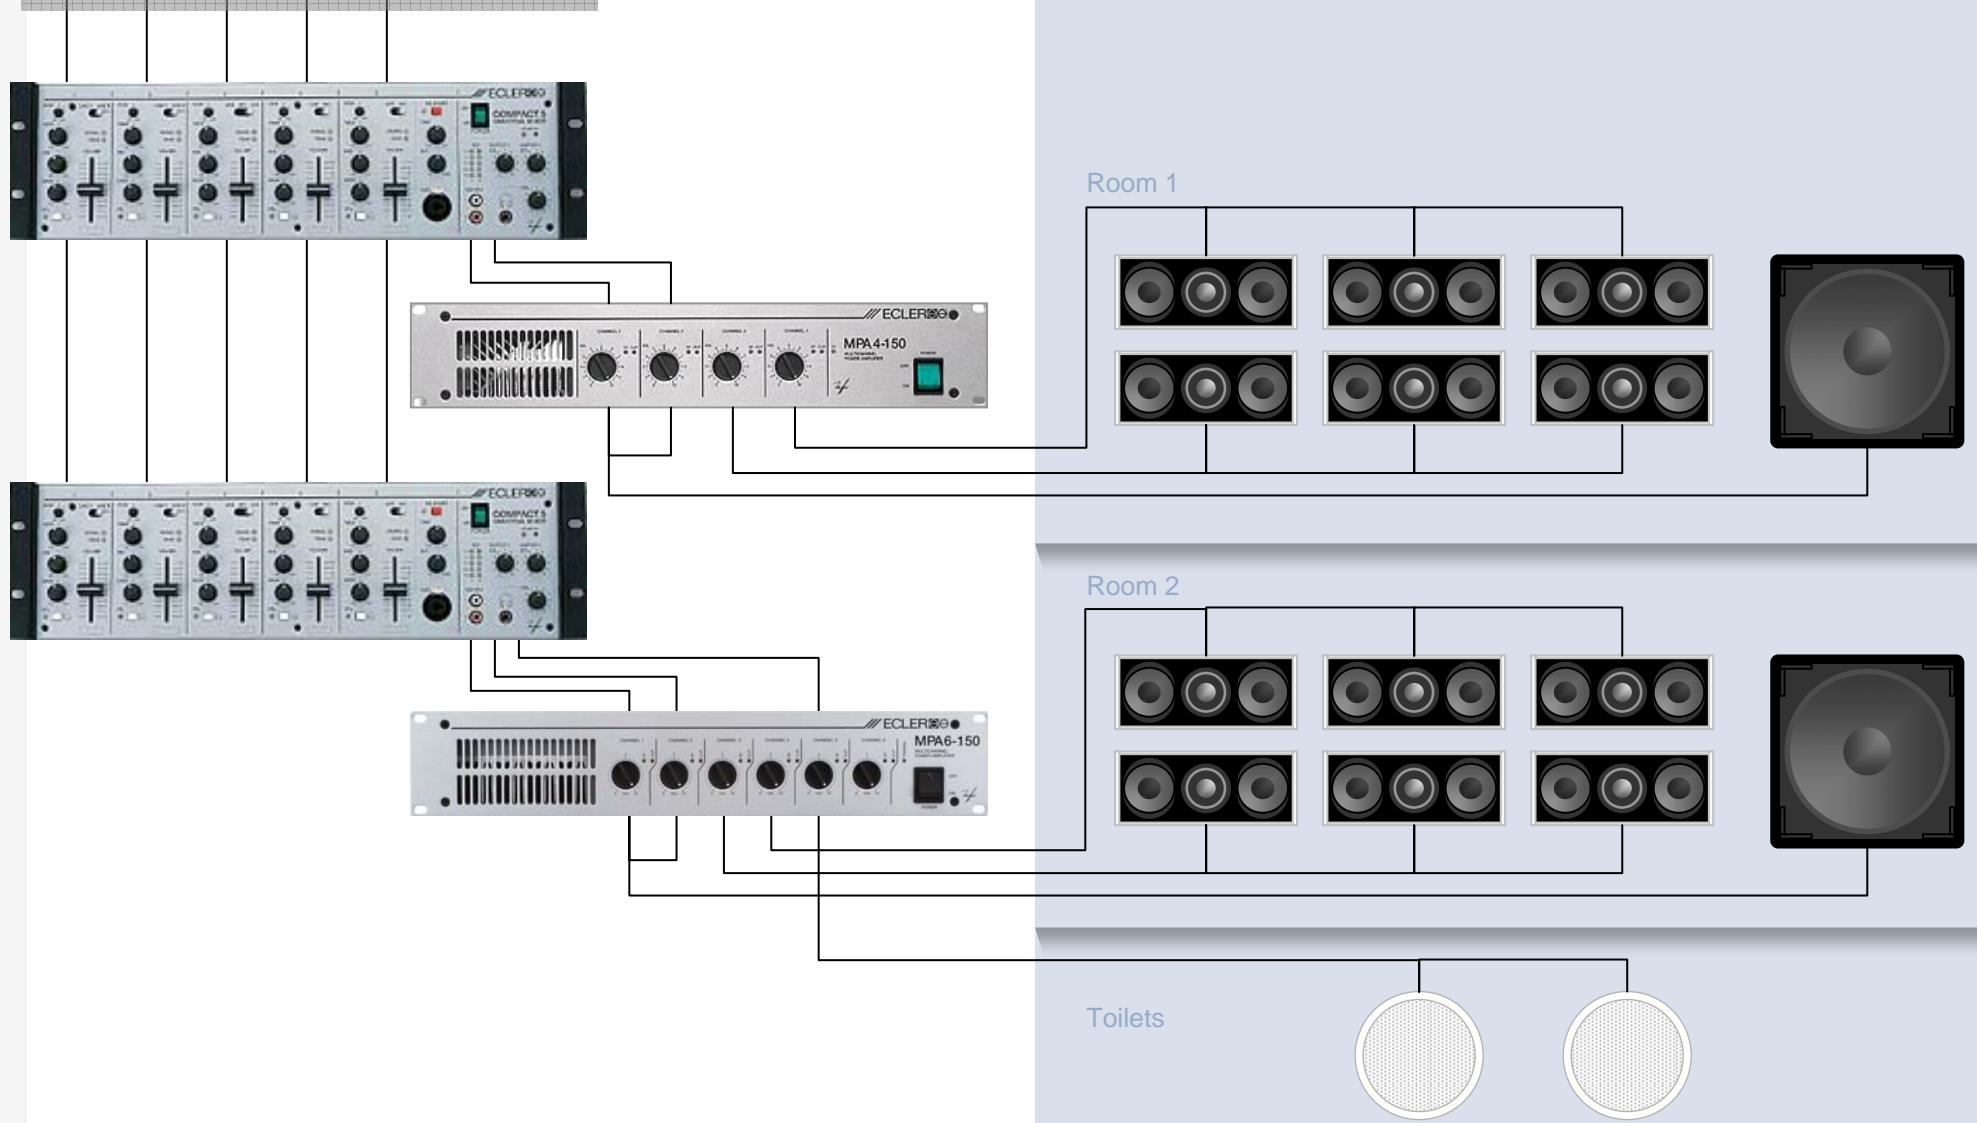

- Signal Sources:
- 2x Wireless Mic.
 - Multi CD Player
 - Nightlife

Function Rooms

Room 1

Room 2

Toilets