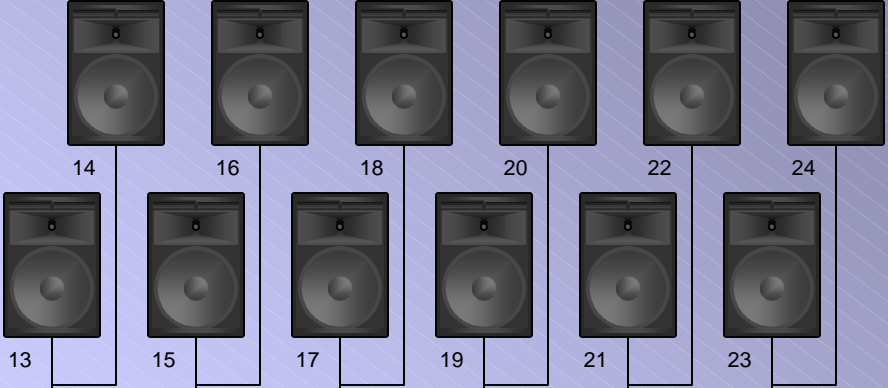

Cobranet connection
from
AUDIA FLEX

Australia Zoo
"Crocoseum"
Audio System
Block Diagram
Part 2 of 2

37 38 39 40

41 42 43 44