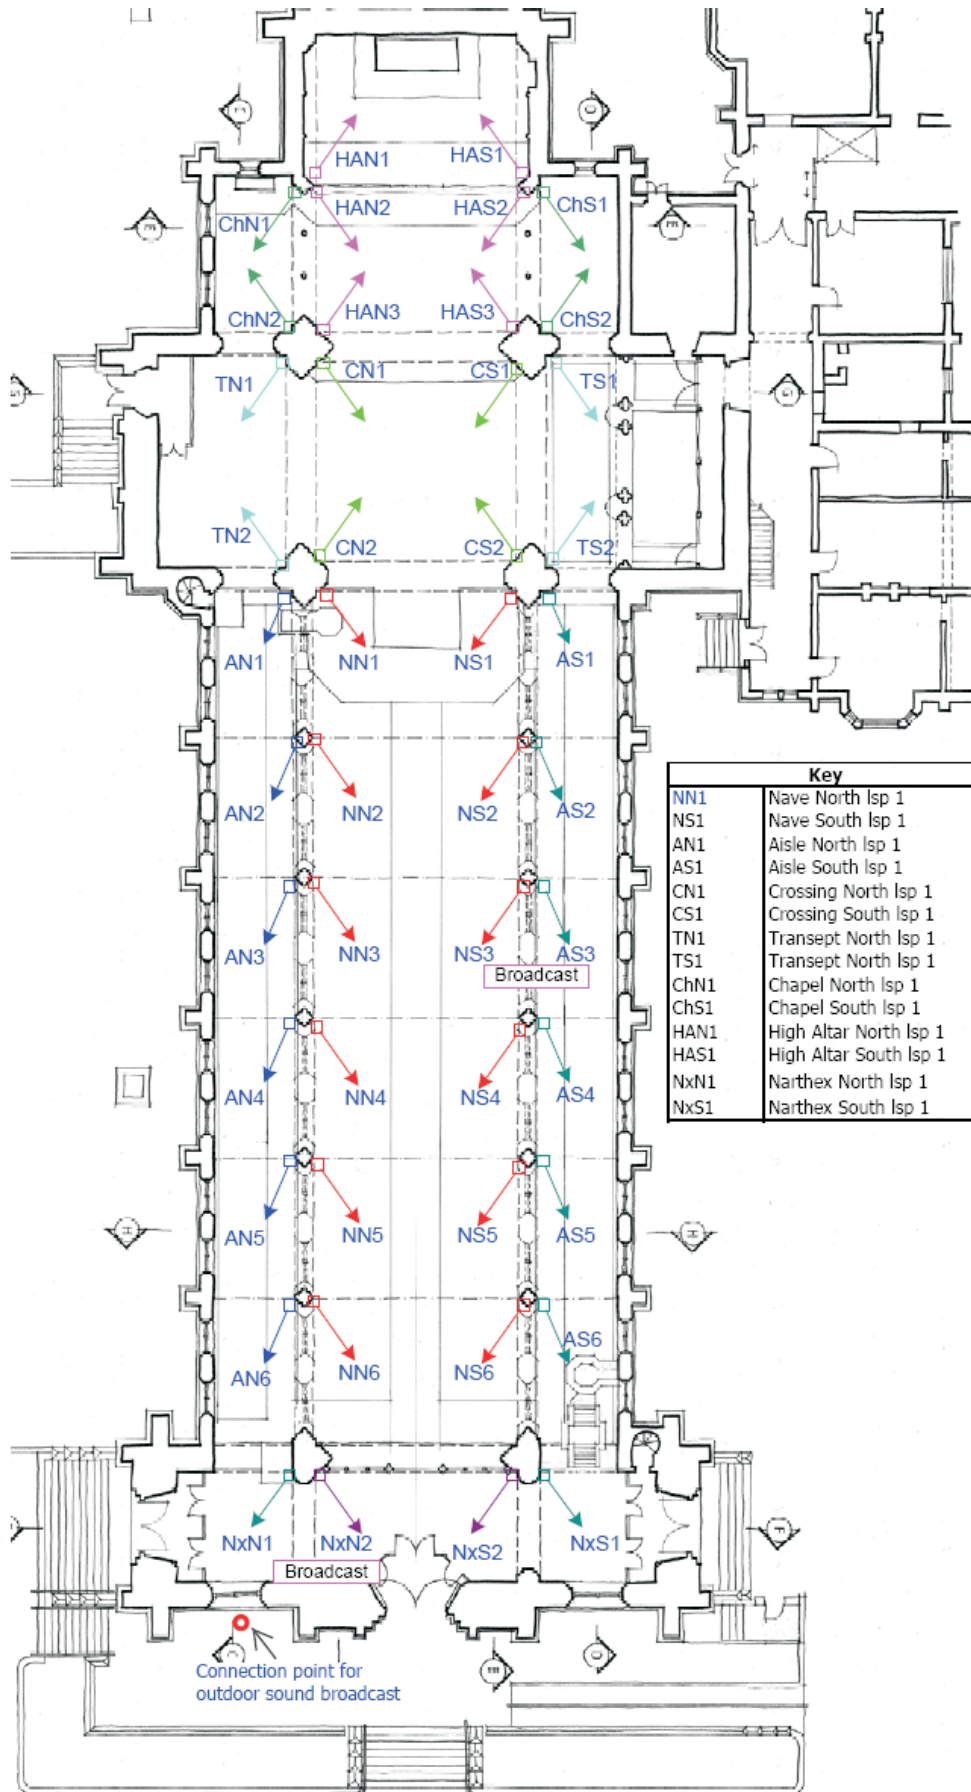

St Paul's Cathedral

Locations of Loudspeakers in Cathedral

Key	
NN1	Nave North lsp 1
NS1	Nave South lsp 1
AN1	Aisle North lsp 1
AS1	Aisle South lsp 1
CN1	Crossing North lsp 1
CS1	Crossing South lsp 1
TN1	Transept North lsp 1
TS1	Transept North lsp 1
ChN1	Chapel North lsp 1
ChS1	Chapel South lsp 1
HAN1	High Altar North lsp 1
HAS1	High Altar South lsp 1
NxN1	Narthex North lsp 1
NxS1	Narthex South lsp 1