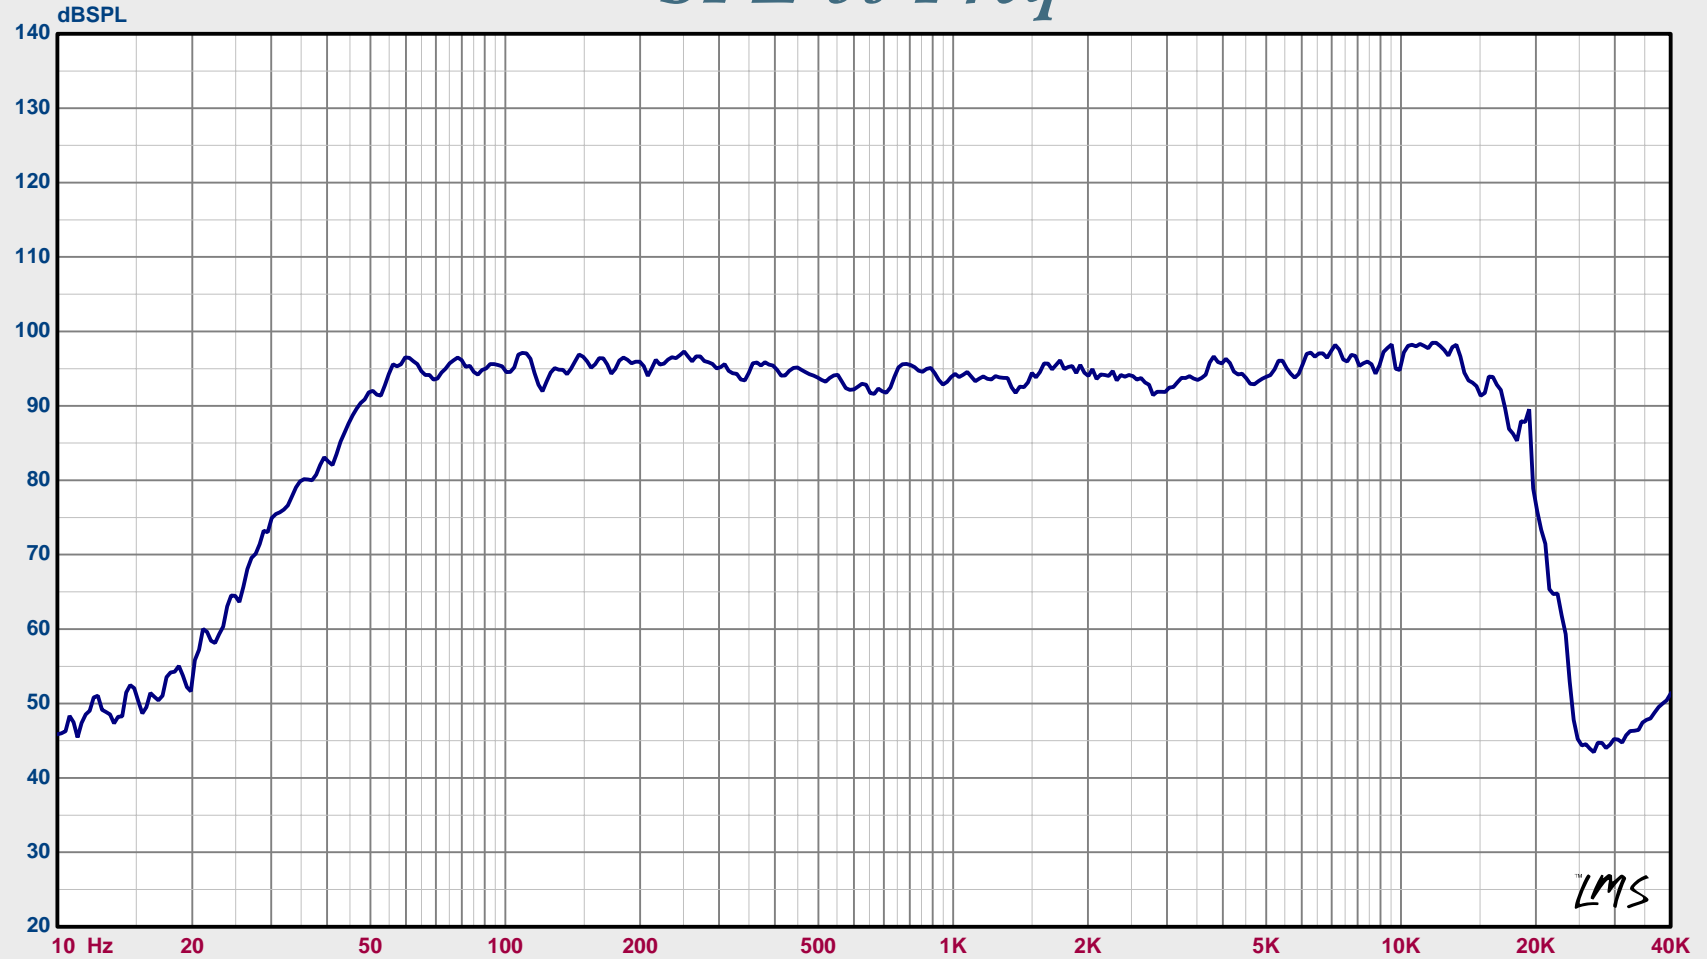

SPL vs Freq

LMS

Map

— 20: 000 Blackbird 4w4m GP HorzDisp

Notes

5.66v (nom 4w)

Dist: 4mtr

Smoothing: Nil

Method: Ground Plane Sweep

LMS

4.5.0.342
May/19/2004

Person: Richard Faint
Company: Acoustic Technologies

Project: Blackbird - Config #1
File: Measurements - Production Settings.lib

Feb 2, 2005
Wed 9:58 am