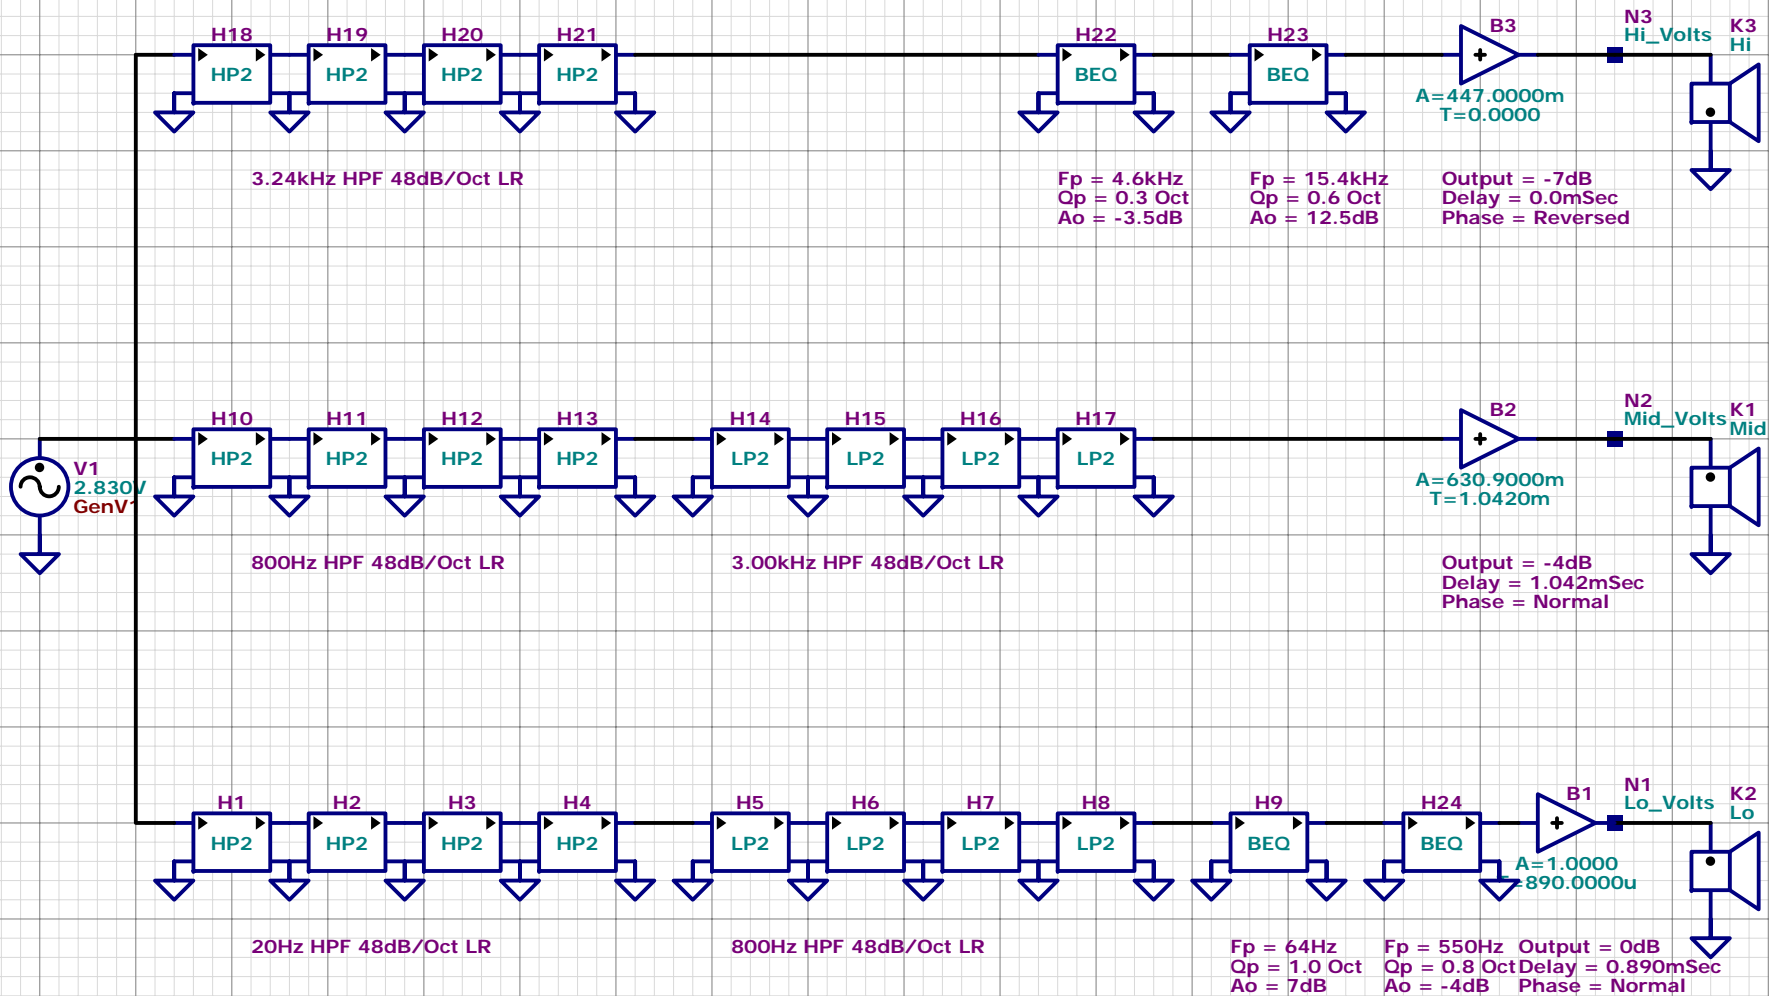

SPL vs Freq

LMS

Map

— 20: 000 Blackbird 4w4m GP HorzDisp

Notes

5.66v (nom 4w)

Dist: 4mtr

Smoothing: Nil

Method: Ground Plane Sweep

LMS

4.5.0.342
May/19/2004

Person: Richard Faint
Company: Acoustic Technologies

Project: Blackbird - Config #1
File: Measurements - Production Settings.lib

Feb 2, 2005
Wed 9:58 am

LINEAR X
S Y S T E M S

Notes

Voltage vs Freq

Map

- 3: VoltTF Lo_Volts
- 4: VoltTF Mid_Volts
- 5: VoltTF Hi_Volts

Notes
